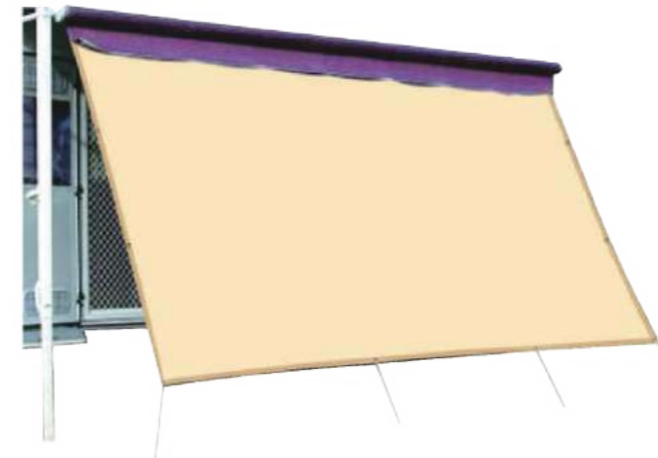

RV Awning Privacy Screen Shade

Material: HDPE

Feature: Block 90% UV, Good privacy protection

Item No	Size (in)	Item No	Size (in)
90D08A	9.18'x5.9'	90D08E	13.12'x5.9'
90D08B	10.17'x5.9'	90D08F	14.10'x5.9'
90D08C	11.15'x5.9'	90D08G	15.09'x5.9'
90D08D	12.13'x5.9'	90D08H	16.07'x5.9'