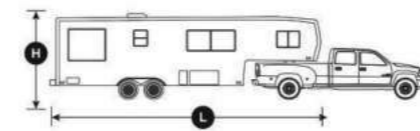

5TH Wheel RV Cover

Item No	Size (in)	Fits
90B04A	276"Lx102"Wx120"H	20-23'L
90B04B	312"Lx102"Wx120"H	23-26'L
90B04C	348"Lx102"Wx120"H	26-29'L
90B04D	396"Lx102"Wx120"H	29-33'L
90B04E	444"Lx102"Wx120"H	33-37'L
90B04F	492"Lx102"Wx120"H	37-41'L

Class A Cover

Item No	Size (in)	Fits
90B01A	240"Lx110"Wx120"H	18-20'L
90B01B	288"Lx110"Wx120"H	20-24'L
90B01C	336"Lx110"Wx120"H	24-28'L
90B01D	360"Lx110"Wx120"H	28-30'L
90B01E	396"Lx110"Wx120"H	30-33'L
90B01F	444"Lx110"Wx120"H	33-37'L
90B01G	480"Lx110"Wx120"H	37-40'L
90B01H	516"Lx110"Wx120"H	40-43'L

Class C Cover

Item No	Size (in)	Fits
90B03A	240"Lx105"Wx108"H	16-20'L
90B03B	276"Lx105"Wx108"H	20-23'L
90B03C	312"Lx105"Wx108"H	23-26'L
90B03D	348"Lx105"Wx108"H	26-29'L
90B03E	384"Lx105"Wx108"H	29-32'L
90B03F	420"Lx105"Wx108"H	32-35'L
90B03G	456"Lx105"Wx108"H	35-38'L