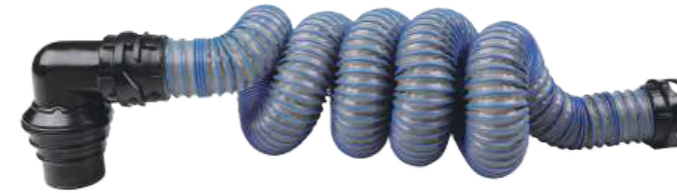

RV Sewer Hose

Material: TPE

Item No	70A31C	70A31E	70A31D
Size	20FT	15FT	10FT