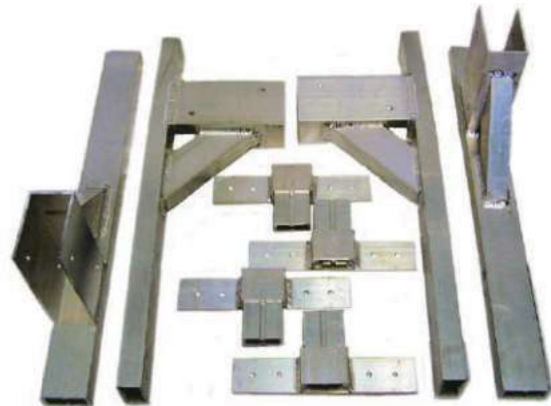

Item No	Material	Load-Bearing
71C06A	Iron	300LBS

Ladder

Item No	Size (in)	Material
71C62C	W24"xH7"	Iron

Trailer Ladder Racks

Length: 46-47"

Item No	Material	Load-Bearing
71C06B	Iron	300LBS

Solid Step

Item No	Size (in)	Step
90D08D	26"	2 Step
90D08E	26"	3 Step
90D08F	26"	4 Step
90D08G	30"	2 Step
90D08H	30"	3 Step
90D08I	30"	4 Step

Anodizing Tube,Smooth Surface

Length: 22"

Item No	Material	Load-Bearing
71C06C	Iron	200LBS

Entry Assist Handrail

Item No	90D08D
---------	--------

RV Step

Item No	Size (in)	Material
90B08C	W24.4"xL14.8"	Aluminum