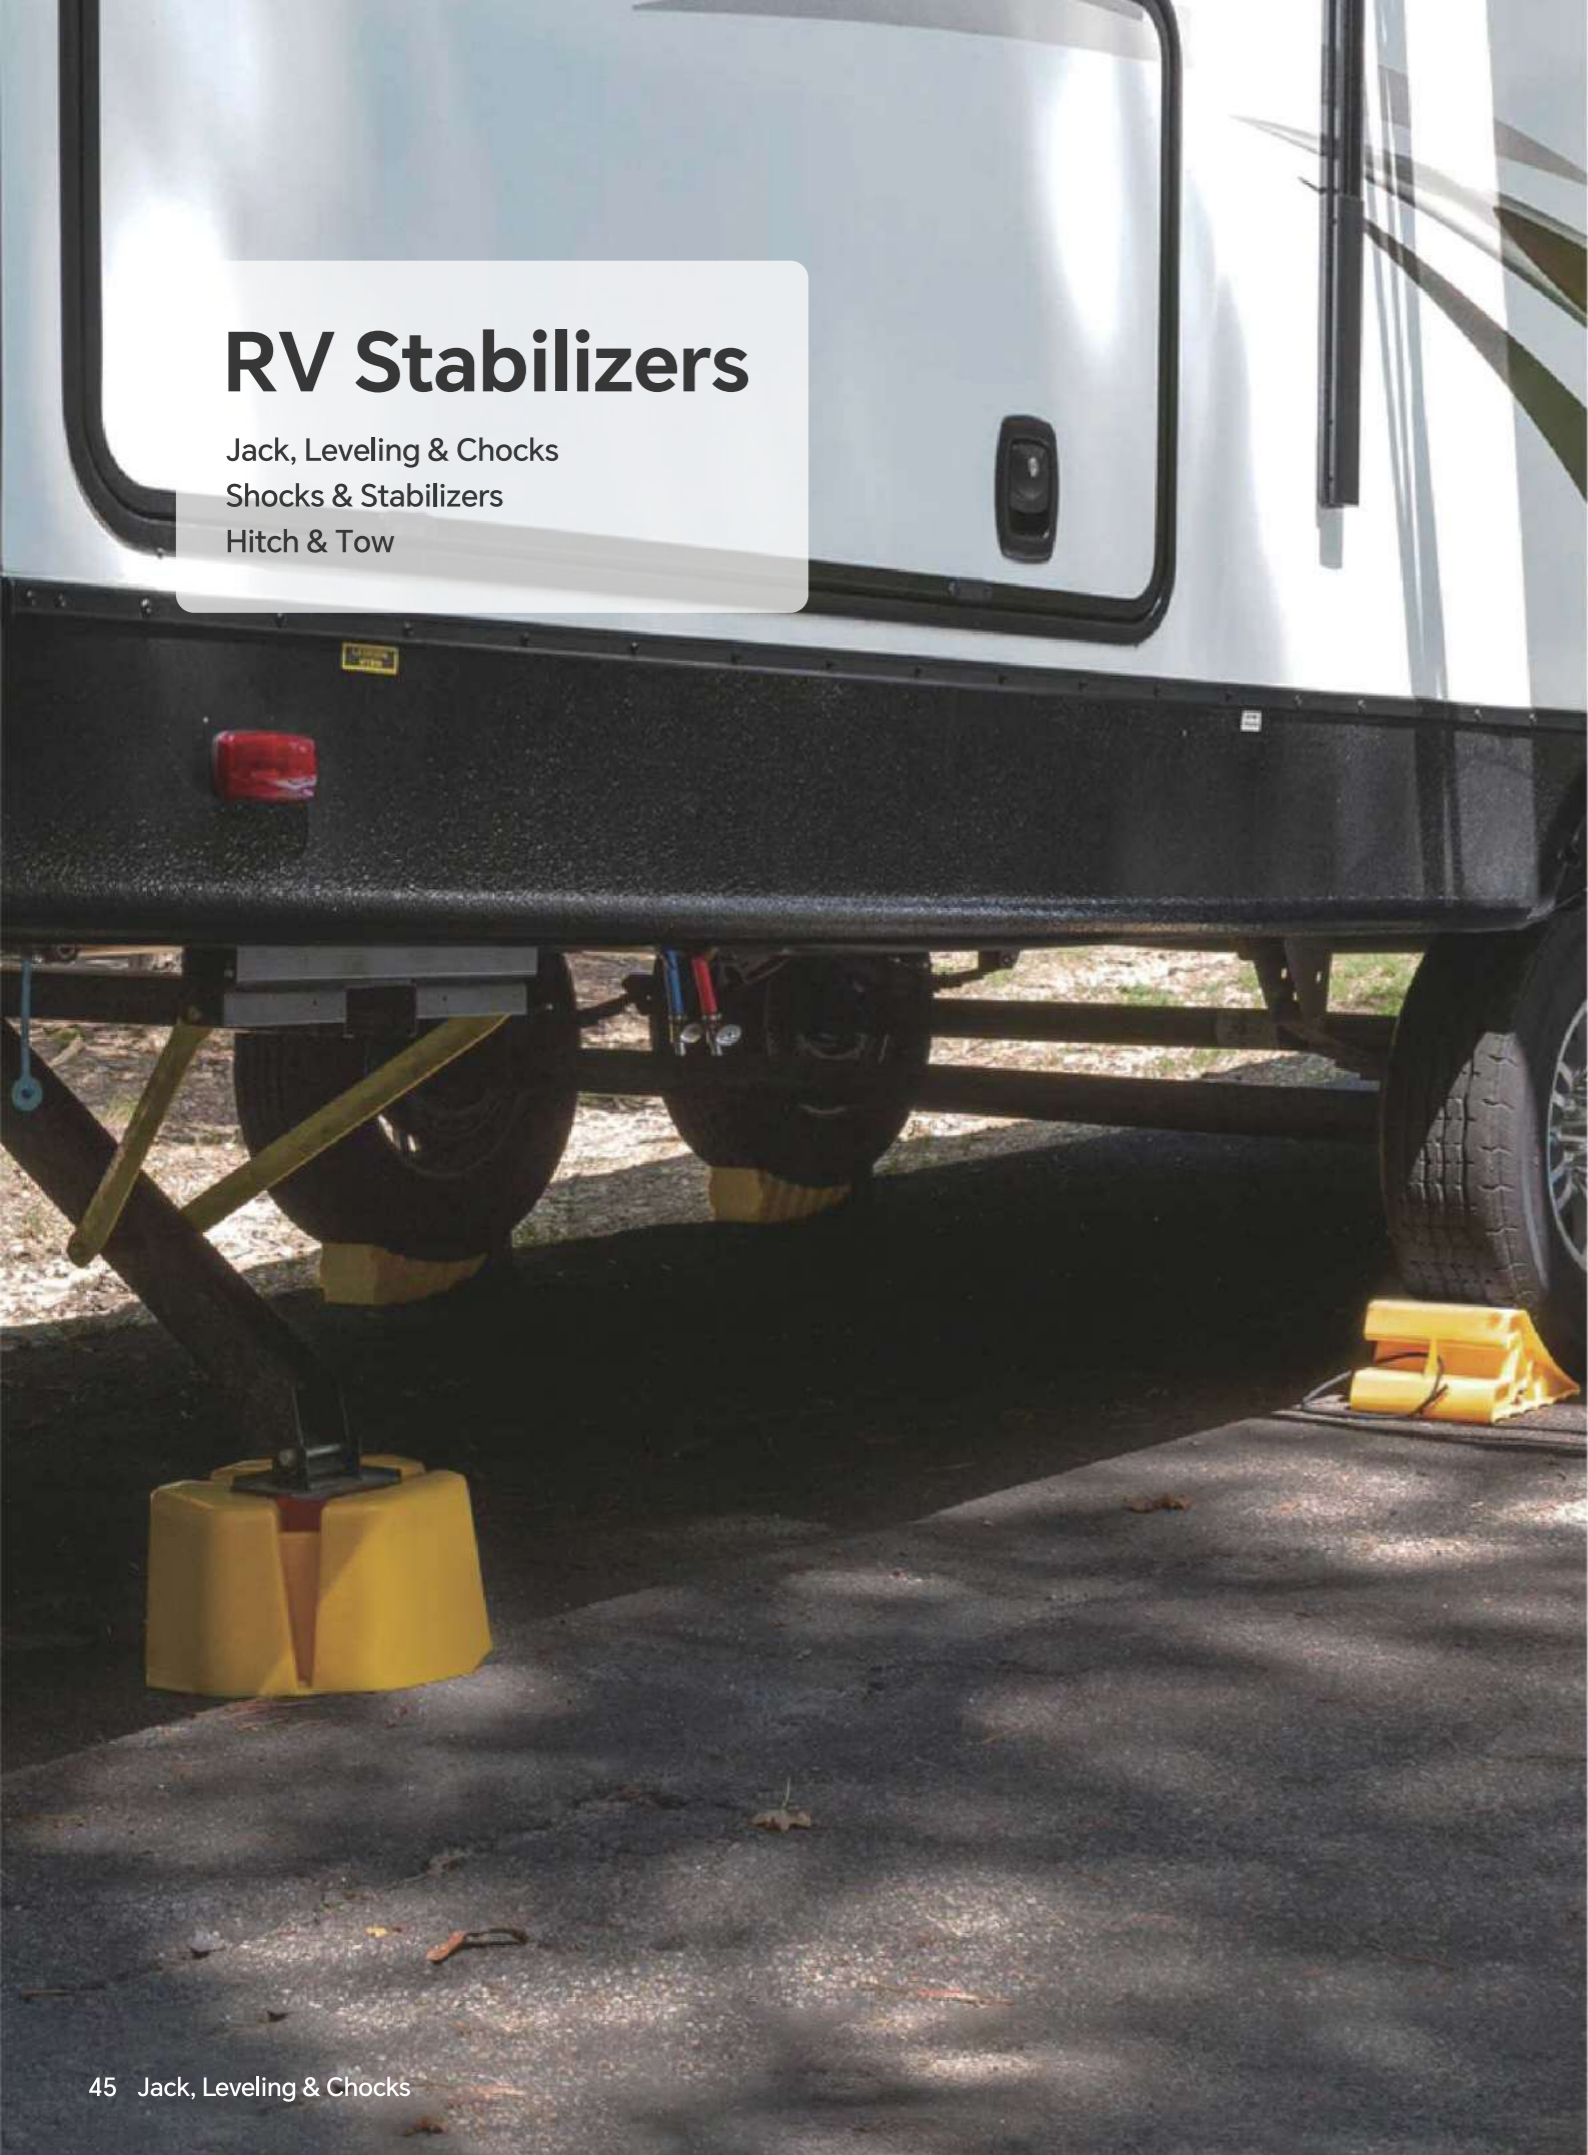

Gooseneck Tripod Stabilizer

Item No	Size(in)	Material
71C06J	Adjustable From 31" to 54"	Iron

Stabilizer

Item No	Size(in)	Material
71C06L	Adjustable From 39" to 53"	Iron

Electric Jack

Item No	Material	Load-Bearing
80Q05B	Steel	3500LBS