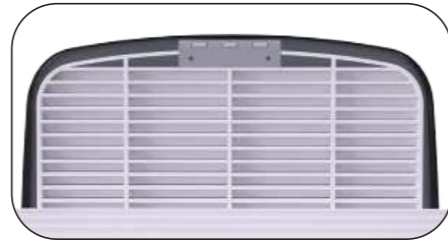

Item No	Size (in)	Material
71A09C	6.5"x4.5"x3"	Stainsee Steel

Item No	Size (in)	Material
71A09D	5.7"x7.75"x3.75"	Stainsee Steel

Item No	Size (in)	Material
71A09E	4.72"x3.66"x1.75"	Stainsee Steel

RV Roof Vent (Max)