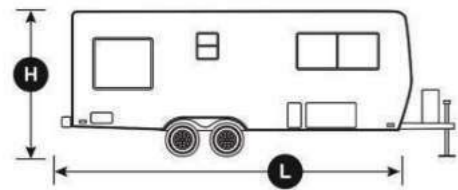

Item No	90B05A	90B05B	90B05C	90B05D
Size (in)	240"Lx105"Wx108"H	264"Lx105"Wx108"H	288"Lx105"Wx108"H	324"Lx105"Wx108"H
Fits	16-20'L	20-22'L	22-24'L	24-27'L
Item No	90B05E	90B05F	90B05G	90B05H
Size (in)	360"Lx105"Wx108"H	396"Lx105"Wx108"H	432"Lx105"Wx108"H	468"Lx105"Wx108"H
Fits	27-30'L	30-33'L	33-36'L	36-39'L